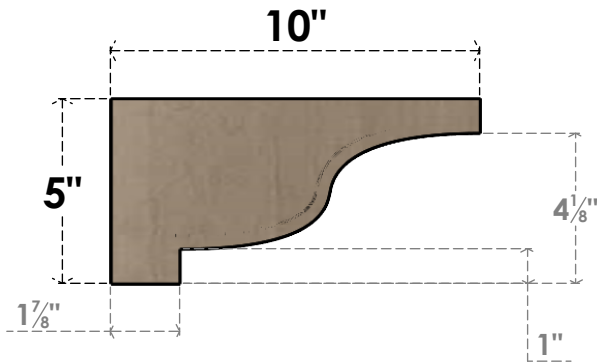

ITEM NUMBER: CORU05X10X05NEWRCPR

5"W X 10"D X 5"H SERIES 3 WIDE NEWPORT ROUGH CEDAR TIMBERTHANE
FAUX WOOD CORBEL, PRIMED

SIDE PROFILE

FRONT PROFILE

ISOMETRIC

EKENA MILLWORK
2300 WEST MAIN ST.
CLARKSVILLE, TX 75426
TOLL FREE: 866-607-0453
WWW.EKENAMILLWORK.COM

NOTES

1. INSTALLATION TO BE COMPLETED IN ACCORDANCE WITH MANUFACTURER'S SPECIFICATIONS.
2. DRAWING MAY NOT BE TO SCALE
3. THIS DRAWING IS INTENDED FOR DESIGN AND PLANNING PURPOSES ONLY.
4. ALL INFORMATION CONTAINED HEREIN WAS CURRENT AT THE TIME OF DEVELOPMENT BUT MUST BE REVIEWED AND APPROVED BY THE PRODUCT MANUFACTURER TO BE CONSIDERED ACCURATE.
5. TIMBERTHANE ARCHITECTURAL PRODUCTS ARE MADE FROM HIGH DENSITY URETHANE AND COME FACTORY PRIMED