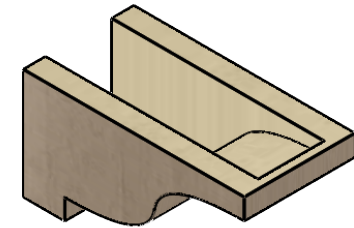

ITEM NUMBER: CORU05X10X05NEWRCPR

5"W X 10"D X 5"H SERIES 3 WIDE NEWPORT ROUGH CEDAR TIMBERTHANE
FAUX WOOD CORBEL, PRIMED

SIDE PROFILE

FRONT PROFILE

ISOMETRIC

EKENA MILLWORK
2300 WEST MAIN ST.
CLARKSVILLE, TX 75426
TOLL FREE: 866-607-0453
WWW.EKENAMILLWORK.COM