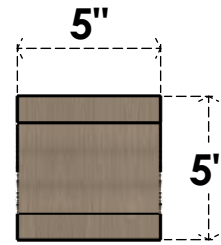

ITEM NUMBER: CORU05X10X05NEWRCPR

5"W X 10"D X 5"H SERIES 3 WIDE NEWPORT ROUGH CEDAR TIMBERTHANE
FAUX WOOD CORBEL, PRIMED

SIDE PROFILE

FRONT PROFILE

ISOMETRIC

EKENA MILLWORK
2300 WEST MAIN ST.
CLARKSVILLE, TX 75426
TOLL FREE: 866-607-0453
WWW.EKENAMILLWORK.COM